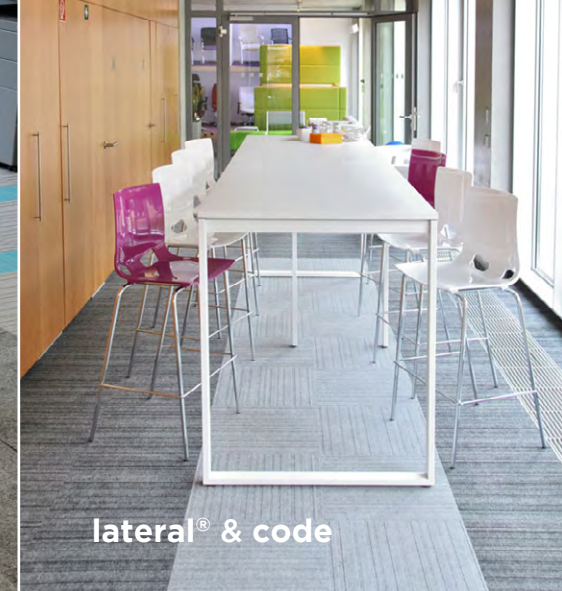

lateral®, zip & code

lateral®, zip and **code**: established product ranges with installations across the education, corporate, commercial and public sectors