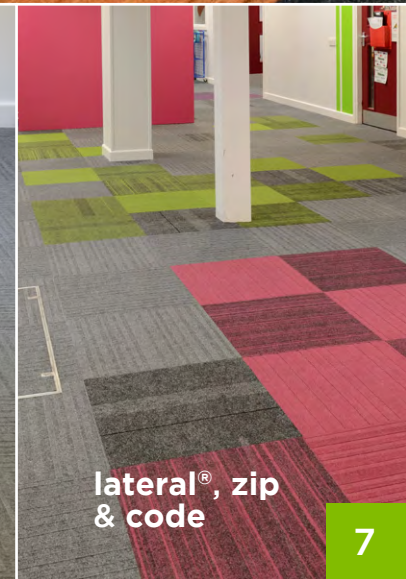

lateral®

lateral®, zip & code