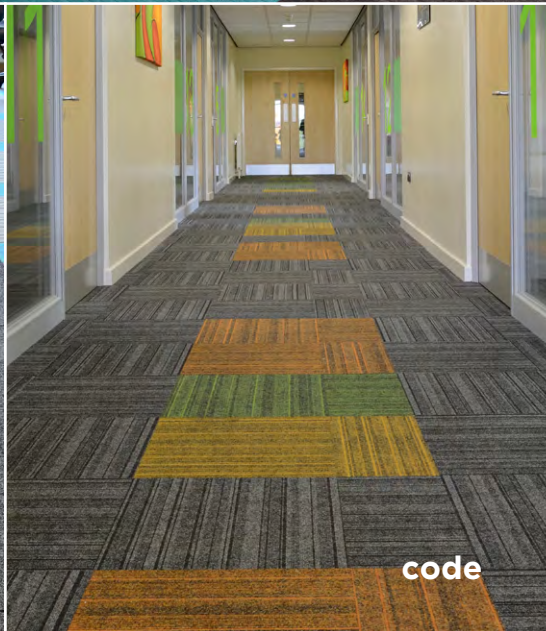

- 3 complementary, striking and unique designs
- 18 contemporary colour-ways within each range
- Fully unified colour palettes, with a hardwearing finish

- BREEAM A and A+ environmental ratings
- Over 60% recycled content in all burmatex® carpet tiles
- Easy to install and maintain